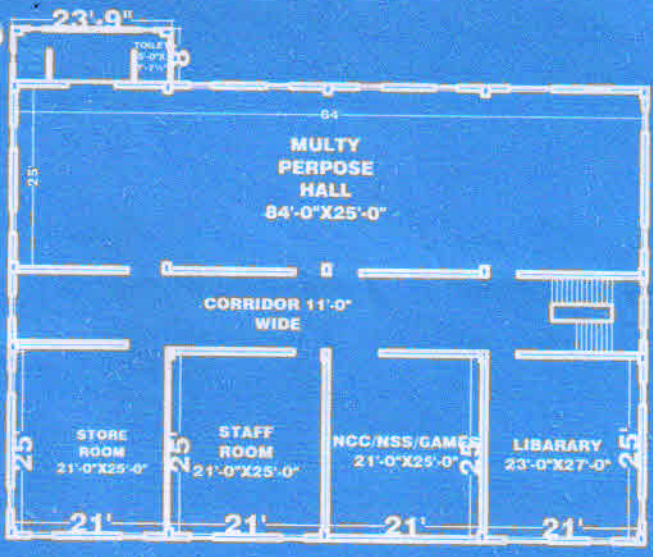

SECOND FLOOR PLAN