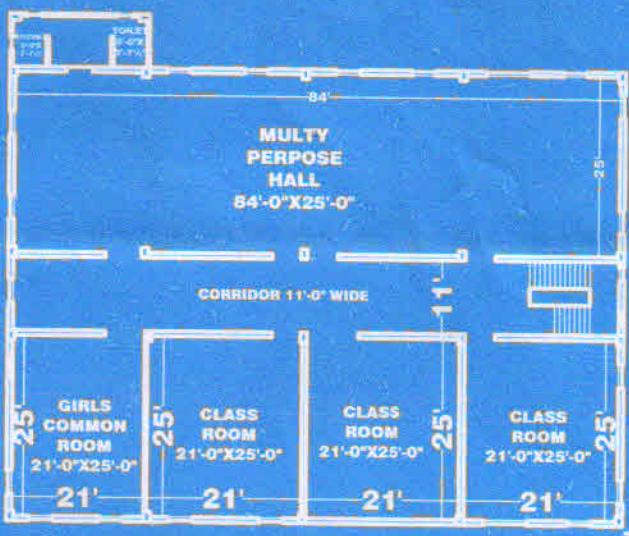

VANDEYMATRAM TEACHER TRAINING COLLEGE VIII-SIKNDRA Teh.SIKRAI Disst.DAUSA(RAJ.) SUN FLOWER LAKSHYA AGRESIV SIKSHA SAMITI; BAHRAWANDA

K.NO.740/3,743/2,737/1,743/1,749,736/2,
740/2,736/1,740/1,737/2,744,745,
TOTAL LAND-8100sq.mtr

BASEMENT COVERED AREA-392.51sq.mtr
GROUND FLOOR COVERED AREA-415.84sq.mtr
FIRST FLOOR COVERED AREA-549.05sq.mtr
SECOND FLOOR COVERED AREA-549.05sq.mtr
THIRD FLOOR COVERED AREA-549.05sq.mtr
TOTAL COVERED AREA-2455.50sq.mtr