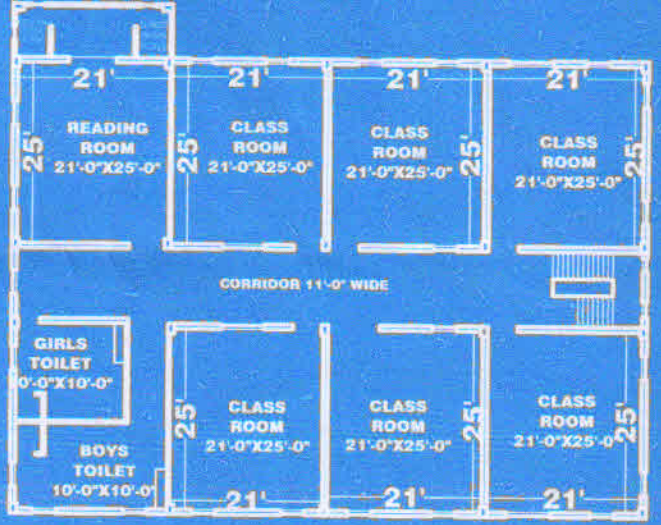

FIRST FLOOR PLAN