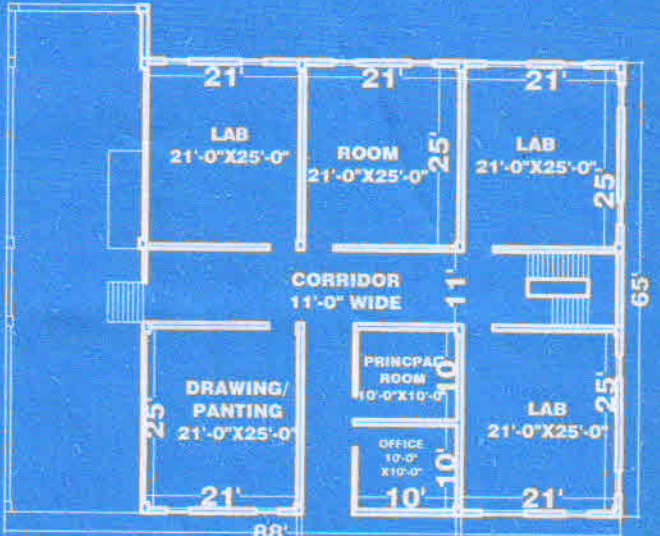

BASEMENT COVERED AREA-392.51sq.mtr
GROUND FLOOR COVERED AREA-415.84sq.mtr
FIRST FLOOR COVERED AREA-549.05sq.mtr
SECOND FLOOR COVERED AREA-549.05sq.mtr
THIRD FLOOR COVERED AREA-549.05sq.mtr
TOTAL COVERED AREA-2455.50sq.mtr

THIRD FLOOR PLAN

SECOND FLOOR PLAN

FIRST FLOOR PLAN

BASEMENT

GROUND FLOOR PLAN

संस्थापक अध्यक्ष अशोक शिवा खेमिठ
संस्थापक अध्यक्ष अशोक शिवा खेमिठ
संस्थापक अध्यक्ष अशोक शिवा खेमिठ
संस्थापक अध्यक्ष अशोक शिवा खेमिठ
संस्थापक अध्यक्ष अशोक शिवा खेमिठ
संस्थापक अध्यक्ष अशोक शिवा खेमिठ